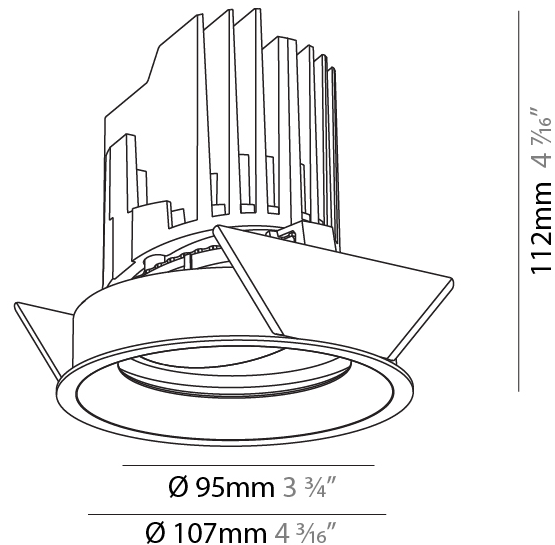

GENERAL

Series: Bioniq
 Subseries: Bioniq Round Adjustable
 Brand: Prolicht
 Division: Architectural
 Mounting Type: Recessed
 Mounting Location: Ceiling
 Subcategory: Downlight

PHYSICAL

Shape: Round
 Diameter (mm): 107
 Diameter (in): 4 3/16
 Height (mm): 112
 Height (in): 4 7/16
 Ceiling Thickness (mm): 10 / 12.5 / 15
 Ceiling Thickness (in): 3/8 or 1/2 or 9/16
 Min. Recessing Depth (mm): 130
 Min. Recessing Depth (in): 5 1/8
 Light Distribution: Adjustable / Downlight
 Weight (kg): 0.47
 Weight (lbs): 1.04
 Fixture Finish: SSR / BKV / CWI / CRY / HAB / UFT / ITA / RUA / FTG / MYG / LOD / PUS / FRO / FUP / KIA / POP / BLS / SPG / MEY / GOH / GUM / CHC / COM / ABZ / JAG / OBR / MOS / ROR
 Fixture Material: Aluminum Die Cast
 Cut-out Measurements: 98mm / 3 7/8"

OPTICAL

Reflector°: 10
 Optic°: Lens Pack - No Lens
 Adjustability: Rotational 355°; Tilt 30°

RATINGS AND CERTIFICATIONS

Certified By: Certified for North American Standards
 IP rating: IP20

98mm 3 7/8" 130mm 5 1/8" 10 | 15mm 3/8" 9/16" 30° 355°