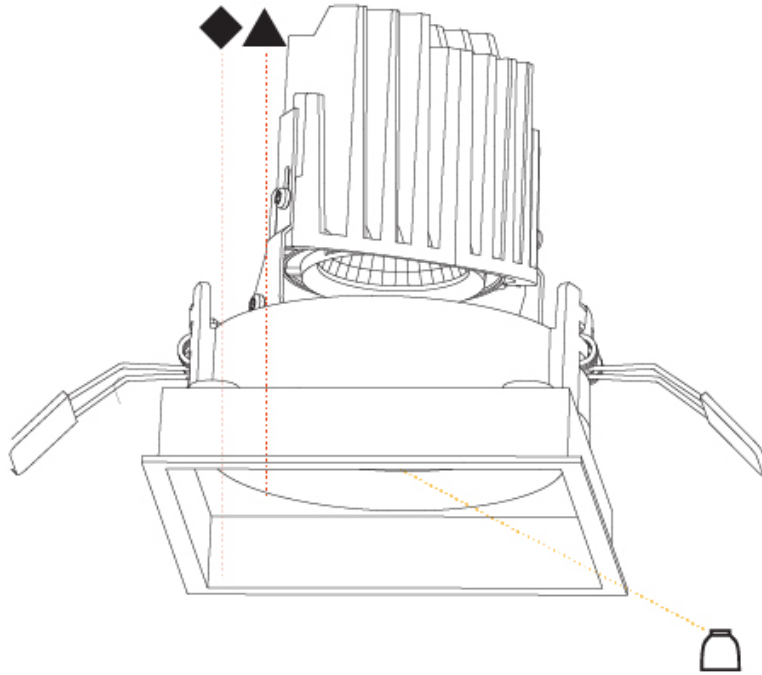

OPTICAL

Reflector°: 10
 Adjustability: Rotational 355°; Tilt 30°

RATINGS AND CERTIFICATIONS

Certified By: Certified for North American Standards
 IP rating: IP20

BIONIQ ROUND ADJUSTABLE RECESSED

A35224-

PROJECT	_____
TYPE	_____
SPECIFIER	_____
QUANTITY	_____
DATE	_____