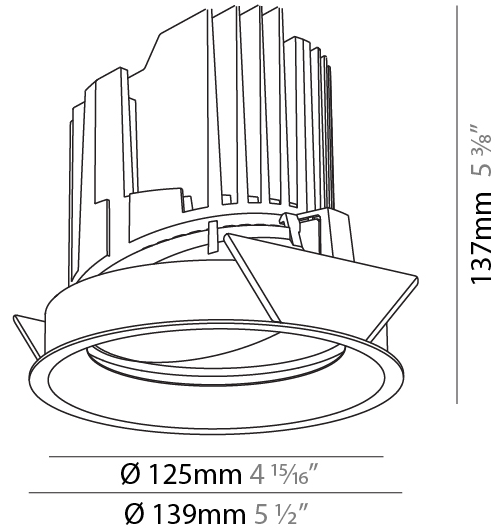

GENERAL

Series: Bioniq
 Subseries: Bioniq Round Adjustable
 Brand: Prolicht
 Division: Architectural
 Mounting Type: Recessed
 Mounting Location: Ceiling
 Subcategory: Downlight

PHYSICAL

Shape: Round
 Diameter (mm): 139
 Diameter (in): 5 1/2
 Height (mm): 137
 Height (in): 5 3/8
 Ceiling Thickness (mm): 10 / 12.5 / 15
 Ceiling Thickness (in): 3/8 or 1/2 or 9/16
 Min. Recessing Depth (mm): 150
 Min. Recessing Depth (in): 5 7/8
 Light Distribution: Adjustable / Downlight
 Weight (kg): 0.849
 Weight (lbs): 1.87
 Fixture Finish: SSR / BKV / CWI / CRY / HAB / UFT / ITA / RUA / FTG / MYG / LOD / PUS / FRO / FUP / KIA / POP / BLS / SPG / MEY / GOH / GUM / CHC / COM / ABZ / JAG / OBR / MOS / ROR
 Fixture Material: Aluminum Die Cast
 Cut-out Measurements: 130mm / 5 1/8"

OPTICAL

Reflector°: 10
 Adjustability: Rotational 355°; Tilt 30°

RATINGS AND CERTIFICATIONS

Certified By: Certified for North American Standards
 IP rating: IP54

	130mm 5 1/8"	150mm 5 7/8"	10 15mm 3/8" 9/16"	30°	355°