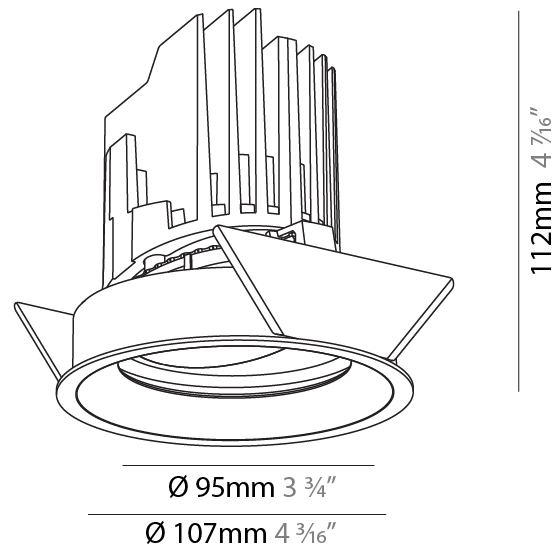

PHYSICAL

Shape: Round
Diameter (mm): 107
Diameter (in): 4 3/16
Height (mm): 112
Height (in): 4 7/16
Ceiling Thickness (mm): 10 / 12.5 / 15
Ceiling Thickness (in): 3/8 or 1/2 or 9/16
Min. Recessing Depth (mm): 130
Min. Recessing Depth (in): 5 1/8
Light Distribution: Adjustable / Downlight
Weight (kg): 0.47
Weight (lbs): 1.04
Fixture Finish: SSR / BKV / CWI / CRY / HAB / UFT / ITA / RUA / FTG / MYG / LOD / PUS / FRO / FUP / KIA / POP / BLS / SPG / MEY / GOH / GUM / CHC / COM / ABZ / JAG / OBR / MOS / ROR
Fixture Material: Aluminum Die Cast
Cut-out Measurements: 98mm / 3 7/8"

ELECTRICAL

Lamp Type: LED (Zhaga Standard)
Input Wattage (W): 13.2 / 16.5
Total Output Wattage (W): 12 / 15
Dimming: Tri-Mode (Non-Dimming and Phase Dimming (120Vac only) and 0-10V Dimming)
Driver Included: No
Driver Location: Recessed Housing
Driver Type: Constant Current - Universal
Driver Class: Class 2
Housing: See components
Input Voltage (V): 120 - 277
Constant Current (MA): 350

LED

Number of LEDs: 1
Color Temperature (°K): 2700 / 3000 / 3500 / 4000
Max. Delivered Lumen (lm): 850 / 950 / 1019 / 1040
Nominal Lumen (lm): 960 / 1070 / 1156 / 1180
CRI: >90 CRI
Efficiency (%): 0.885
Lamp Life (hrs): 50000

OPTICAL

Reflector°: 10
Adjustability: Rotational 355°; Tilt 30°

RATINGS AND CERTIFICATIONS

Certified By: Certified for North American Standards
IP rating: IP20