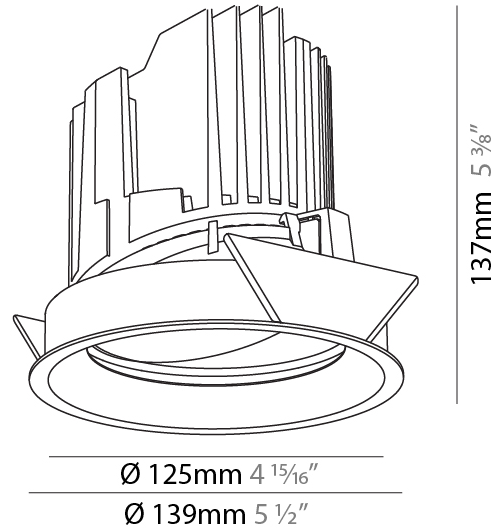

GENERAL

Series: Bioniq
 Subseries: Bioniq Round Adjustable
 Brand: Prolicht
 Division: Architectural
 Mounting Type: Recessed
 Mounting Location: Ceiling
 Subcategory: Downlight

PHYSICAL

Shape: Round
 Diameter (mm): 139
 Diameter (in): 5 1/2
 Height (mm): 137
 Height (in): 5 3/8
 Ceiling Thickness (mm): 10 / 12.5 / 15
 Ceiling Thickness (in): 3/8 or 1/2 or 9/16
 Min. Recessing Depth (mm): 150
 Min. Recessing Depth (in): 5 7/8
 Light Distribution: Adjustable / Downlight
 Weight (kg): 0.805
 Weight (lbs): 1.77
 Fixture Finish: SSR / BKV / CWI / CRY / HAB / UFT / ITA / RUA / FTG / MYG / LOD / PUS / FRO / FUP / KIA / POP / BLS / SPG / MEY / GOH / GUM / CHC / COM / ABZ / JAG / OBR / MOS / ROR
 Fixture Material: Aluminum Die Cast
 Cut-out Measurements: 130mm / 5 1/8"

OPTICAL

Reflector°: 10
 Optic°: Lens Pack - No Lens
 Adjustability: Rotational 355°; Tilt 30°

RATINGS AND CERTIFICATIONS

Certified By: CSA Certified to UL and CSA Standards
 IP rating: IP20

	130mm 5 1/8"	150mm 5 7/8"	10 15mm 3/8" 9/16"	30°	355°	
A						